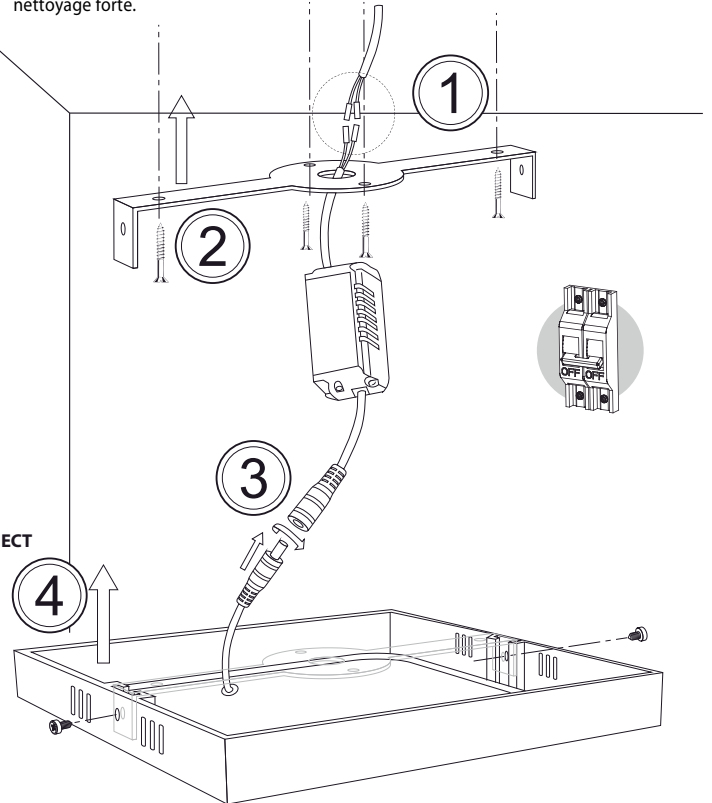

Applicable Places:

Hotels, Conferences, Meetings rooms
Factories & Offices
Commercial Purposes
Residential, Institutions Buildings
Schools, Colleges & University, Hospital
Other lightings locations

Pasos de Instalación

- 1 Realize la conexión de los cables de color.
NO OLVIDE DESCONECTAR EL INTERRUPTOR GENERAL
- 2 Marque y sujete con los tornillos la placa de anclaje
- 3 Conecte su LED al Driver como se indica (Fig 3)
- 4 Sujete su LED al anclaje mediante los tornillos.

Steps for installation

- 1 Please connect colored wires.
DO NOT FORGET TO DISCONNECT THE MAIN SWITCH
- 2 Check and attach with the anchor plate bolts
- 3 Connect your LED Driver as shown (Fig 3)
- 4 Fasten your LED anchor by screws.