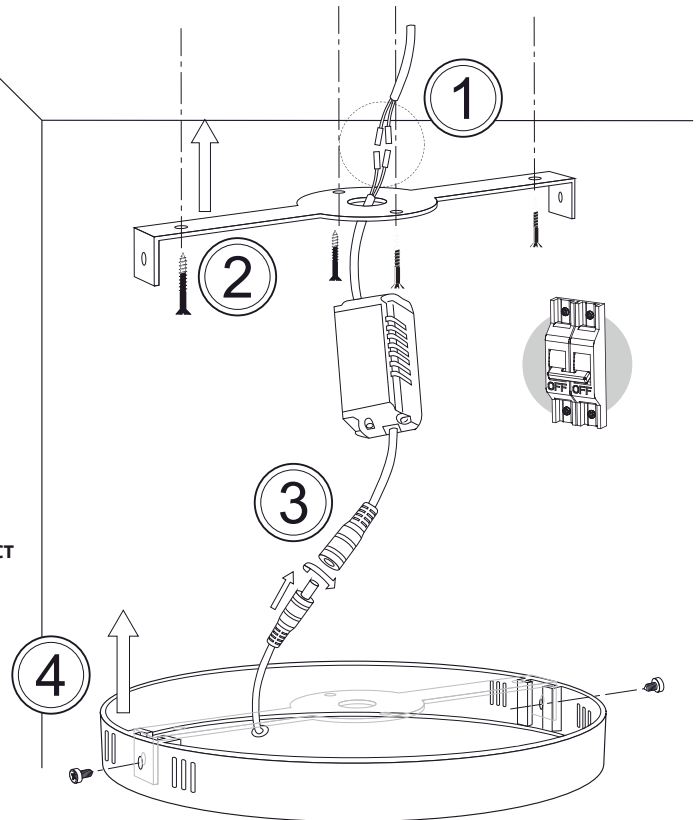

- 1 Realice la conexión de los cables de color. **NO OLVIDE DESCONECTAR EL INTERRUPTOR GENERAL**
- 2 Marque y sujete con los tornillos la placa de anclaje
- 3 Conecte su LED al Driver como se indica (Fig 3)
- 4 Sujete su LED al anclaje mediante los tornillos.

Steps for installation

- 1 Please connect colored wires. **DO NOT FORGET TO DISCONNECT THE MAIN SWITCH**
- 2 Check and attach with the anchor plate bolts
- 3 Connect your LED Driver as shown (Fig 3)
- 4 Fasten your LED anchor by screws.

Steps for installation

- 1 Please connect colored wires.
DO NOT FORGET TO DISCONNECT THE MAIN SWITCH
- 2 Check and attach with the anchor plate bolts
- 3 Connect your LED Driver as shown (Fig 3)
- 4 Fasten your LED anchor by screws.