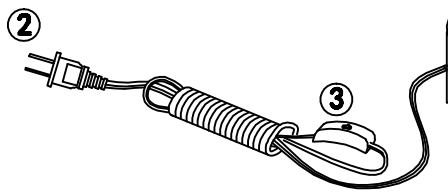

**E14 MAX 40W**

**REF:155271020 REF:155271014**

**INPUT:220~240V~50/60Hz**

**LAMP TYPE: E14 MAX 40W**