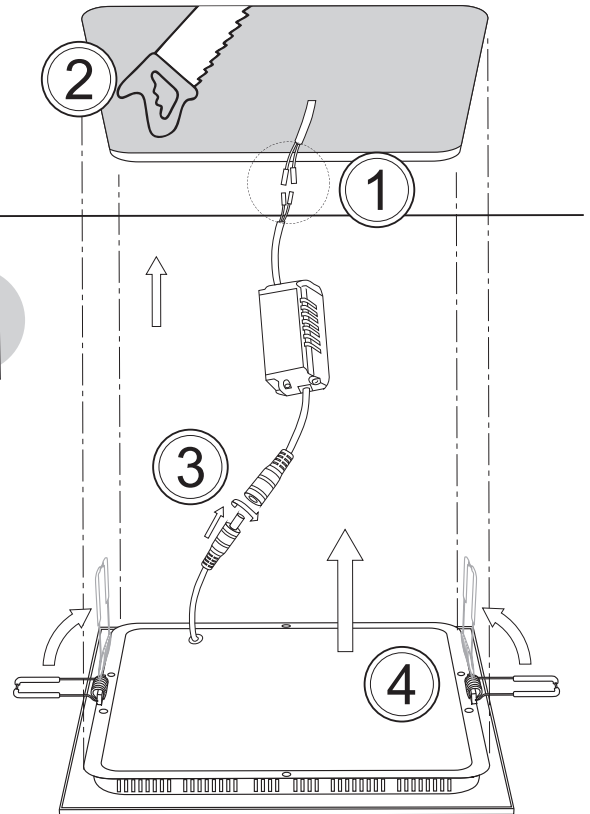

Do not immerse in water. Cleaning: Use a damp cloth, never a strong cleaning agent.

Pasos de Instalación

- 1 Marque y corte el hueco en el techo, adecuado a su Down Light
- 2 Realice la conexión de los cables de color. **NO OLVIDE DESCONECTAR EL INTERRUPTOR GENERAL**
- 3 Conecte su LED al Driver como se indica (Fig 3)
- 4 Sujete su LED al hueco del techo mediante las pestañas

Steps for installation

- 1 Mark and cut the gap in the roof appropriate to their Down Light
- 2 Please connect colored wires. **DO NOT FORGET TO DISCONNECT THE MAIN SWITCH**
- 3 Connect your LED Driver as shown (Fig 3)
- 4 Fasten your LED ceiling void by tabs