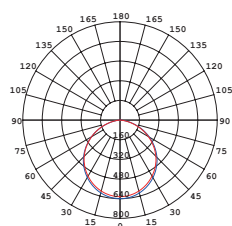

- CE
- 5 años de Garantía
- 120°
- PRISMA
- IK08
- 230V
- IP65
- On/Off 15000 veces
- Horas 25000H

Difusor prismático para controlar el deslumbramiento, y mejorar el confort visual.

- Ahorro de energía de hasta un 90%, comparado con otros focos halógenos.
- Peso y tamaño optimizado, y diseño compacto.
- Buen sistema de disipación de calor.
- Diseño IP65. Garantía de 5 años.
- Estructura robusta IK08.
- Cristal templado.

INSTALACIÓN ROTACIÓN 180°

20W

Ficha técnica y archivo .IES disponibles

REF.						PF	L x W x H		
LED229103	Blanco	10 W	800 Lm	6400 °K	Blanco Frío	0,9	L106 x W85 x H27	50	Aluminio
LED229203	Blanco	20 W	1600 Lm	6400 °K	Blanco Frío	0,9	L106 x W85 x H27	50	Aluminio
LED229303	Blanco	30 W	2400 Lm	6400 °K	Blanco Frío	0,9	L152 x W110 x H27	50	Aluminio
LED229403	Blanco	50 W	4000 Lm	6400 °K	Blanco Frío	0,9	L205 x W165 x H27	50	Aluminio