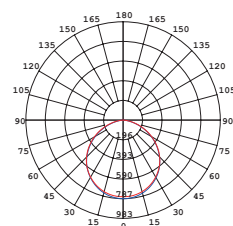

- CE
- 5 años de Garantía
- 120°
- PRISMA
- IK08
- 230V
- IP65
- On/Off 15000 veces
- Horas 25000H

Difusor prismático para controlar el deslumbramiento, y mejorar el confort visual.

- Ahorro de energía de hasta un 90%, comparado con otros focos halógenos.
- Peso y tamaño optimizado, y diseño compacto.
- Buen sistema de disipación de calor.
- Diseño IP65. Garantía de 5 años.
- Estructura robusta IK08.
- Cristal templado.

INSTALACIÓN ROTACIÓN 180°

30W

Ficha técnica y archivo .IES disponibles

REF.						PF	L x W x H		
LED229103	Blanco	10 W	800 Lm	6400 °K	Blanco Frío	0,9	L106 x W85 x H27	50	Aluminio
LED229203	Blanco	20 W	1600 Lm	6400 °K	Blanco Frío	0,9	L106 x W85 x H27	50	Aluminio
LED229303	Blanco	30 W	2400 Lm	6400 °K	Blanco Frío	0,9	L152 x W110 x H27	50	Aluminio
LED229403	Blanco	50 W	4000 Lm	6400 °K	Blanco Frío	0,9	L205 x W165 x H27	50	Aluminio