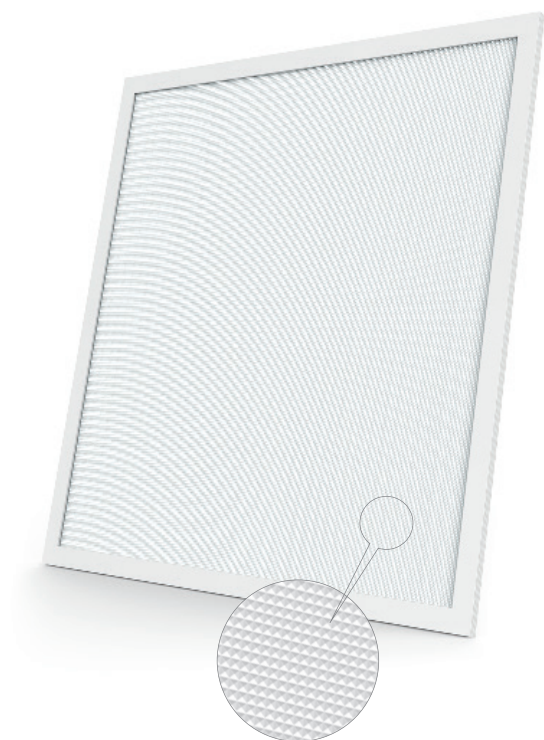

A white mousepad with a textured surface. In the center, there is a rectangular yellow touchpad. The mousepad is set against a background with a vertical color gradient from light blue at the top to light green at the bottom. The word "TECHTOUCH" is printed in a bold, black, sans-serif font at the bottom of the mousepad.

PANEL DOWNLIGHTS Y PANELES

Difusor prismático para controlar el deslumbramiento, y mejorar el confort visual.

- CE
- 5 años de Garantía
- 90°
- UGR < 16 Sin brillos
- PRISMA
- PMMA
- Lateral
- 90 lm/W
- 230V
- IP20
- On/Off 15000 veces
- Horas 25000H