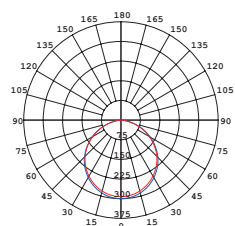

INSTALACIÓN ROTACIÓN 180°

10W