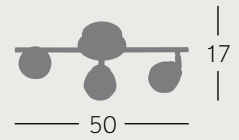

VIRGO

TECNOLOGÍA
LED
INTEGRADA

LED Integr.

1200 Lm

3X5 W

4000 °K

Cromo
076593020

Cuero
076593014

LED Integr.

800 Lm

2X5 W

4000 °K

Cromo
076592020

Cuero
076592014