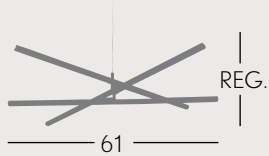

LED Integr.

1440 Lm

18 W

3000 °K

Ref. A08251820A

LED Integr.

1800 Lm

22 W

3000 °K

Ref. A08242456A

TECNOLOGÍA
LED
INTEGRADA

LED Integr.

770 Lm

11 W

3000 °K

Ref. A08241120A