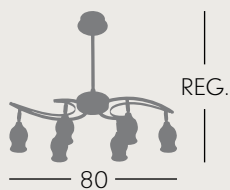

- LED Integr.
- 2400 Lm
- 6X5 W
- 4000 °K
- Cromo
  076656020
- Cuero
  076656014

TECNOLOGÍA

INTEGRADA