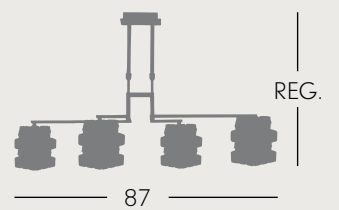

💡 4XE14

● Cromo
081854020

Bombillas NO incluidas