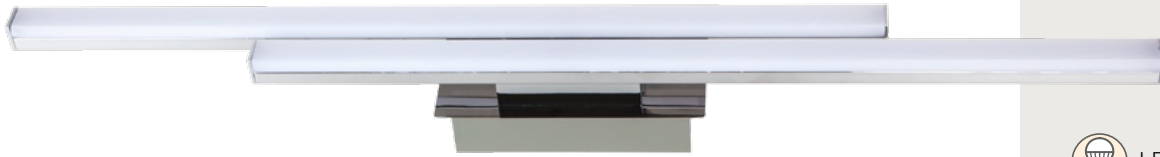

 3000 °K

Ref. A08282820A

TECNOLOGÍA
LED
INTEGRADA

JORGINA

 LED Integr.

 1600 Lm

 20 W

 3000 °K