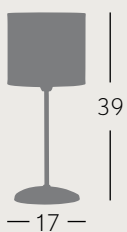

1XE27
Ref. 086593001

1XE14
Ref. 086571001

1XE27
Ref. 086493000

1XE14
Ref. 086471000

GRAVINO

—Ø9,8—

Profundidad: 11

15 W