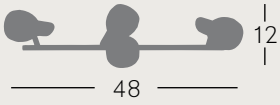

LED Integr.

1260 Lm

15 W

3000 °K

Ref. A08090320A